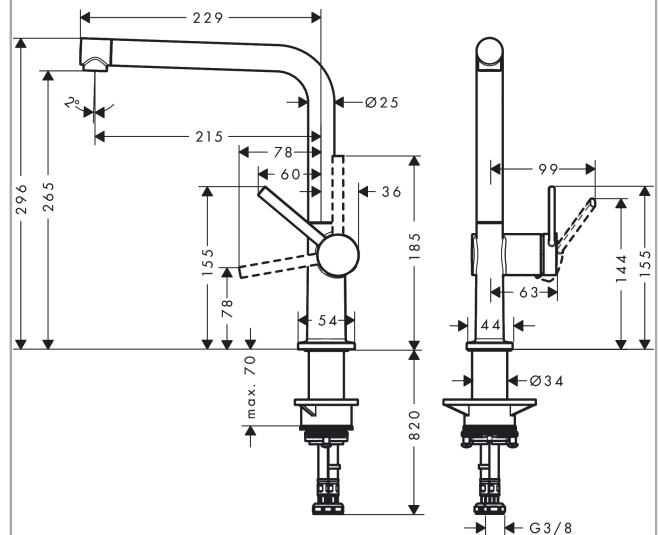

##### product features

- ComfortZone 270
- I-spout
- swivel range adjustable in 4 steps 60°, 110°, 150° or 360°
- laminar spray
- connection dimension: DN15
- maximum flow rate at 3 bar: 8,4 l/min
- ceramic cartridge
- connection type: G 3/8 connections
- temperature limitation adjustable
- suitable for continuous flow water heaters
- tap hole with Ø 35 mm required

#### Product image

#### Scale drawing

#### Flowchart

**Talis M54**  
**Single lever kitchen mixer 270, 1jet**  
 Surfaces: **Chrome**    Article Number: **72840000**