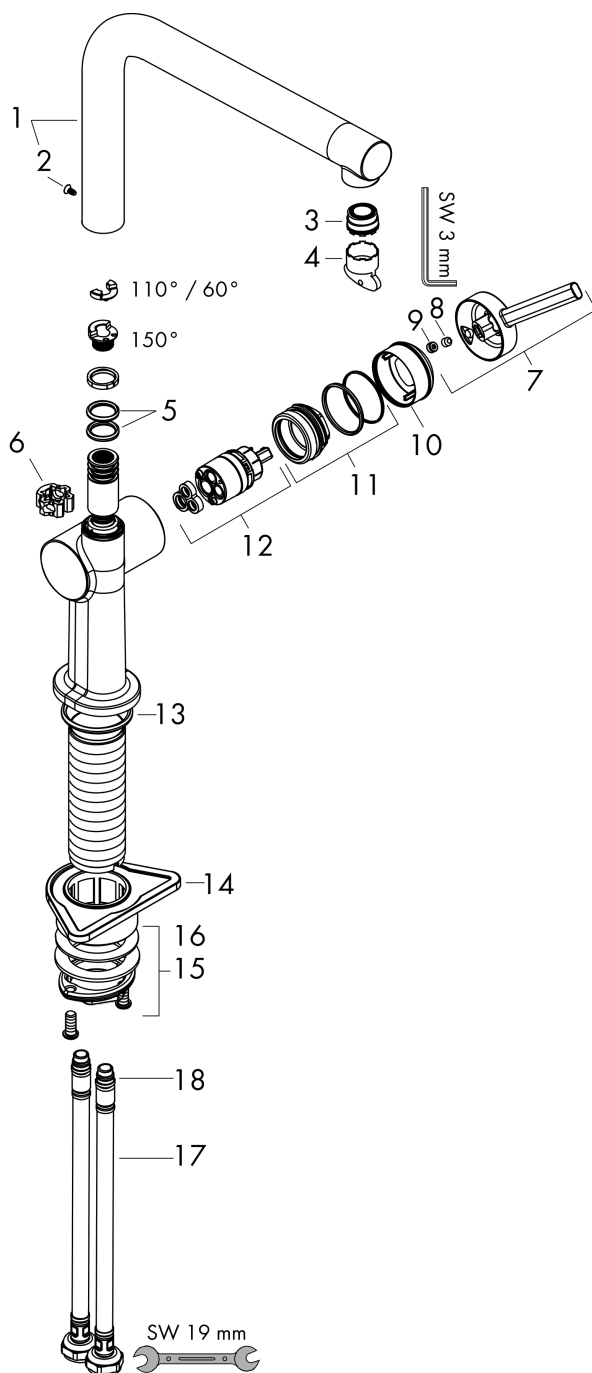

#### Scale drawing

#### Flowchart

**Talis M54**  
**Single lever kitchen mixer 270, 1jet**  
 Surfaces: **Chrome**    Article Number: **72840000**

### Exploded Drawing

Year of production: >12/19

### Spare part list

Year of production: >12/19

Pos.	Description	Article Number	Price	PU
1	spout cpl.	93758000	-	1
2	screw	97662000	-	1
3	spray former	93748000	-	1
4	service tool	93750000	-	1
5	O-Ring 14x2,5	98189000	-	1
6	axialring	97558000	-	1
7	handle	93736000	-	1
8	hollow set screw M5x5	98446000	-	1
9	screw cover	93735610	-	1
10	flange	93737000	-	1
11	nut	93738000	-	1
12	cartridge, assy	93760000	-	1
13	O-ring 36x3	98052000	-	1
14	support	97523000	-	1
15	fixing set (Ø 34)	95049000	-	1
16	lever collar	97548000	-	1
17	connection hose 900 mm M8x0,75 G3/8	93746000	-	1
18	O-ring 6,6x1,6	93019000	-	1